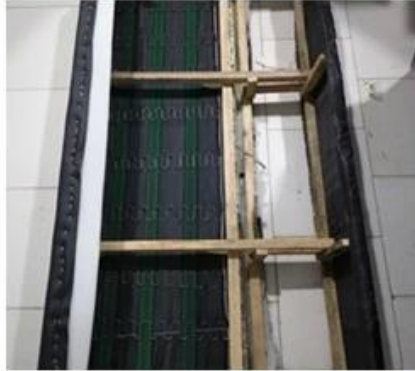

• ENGINEERING CASE •