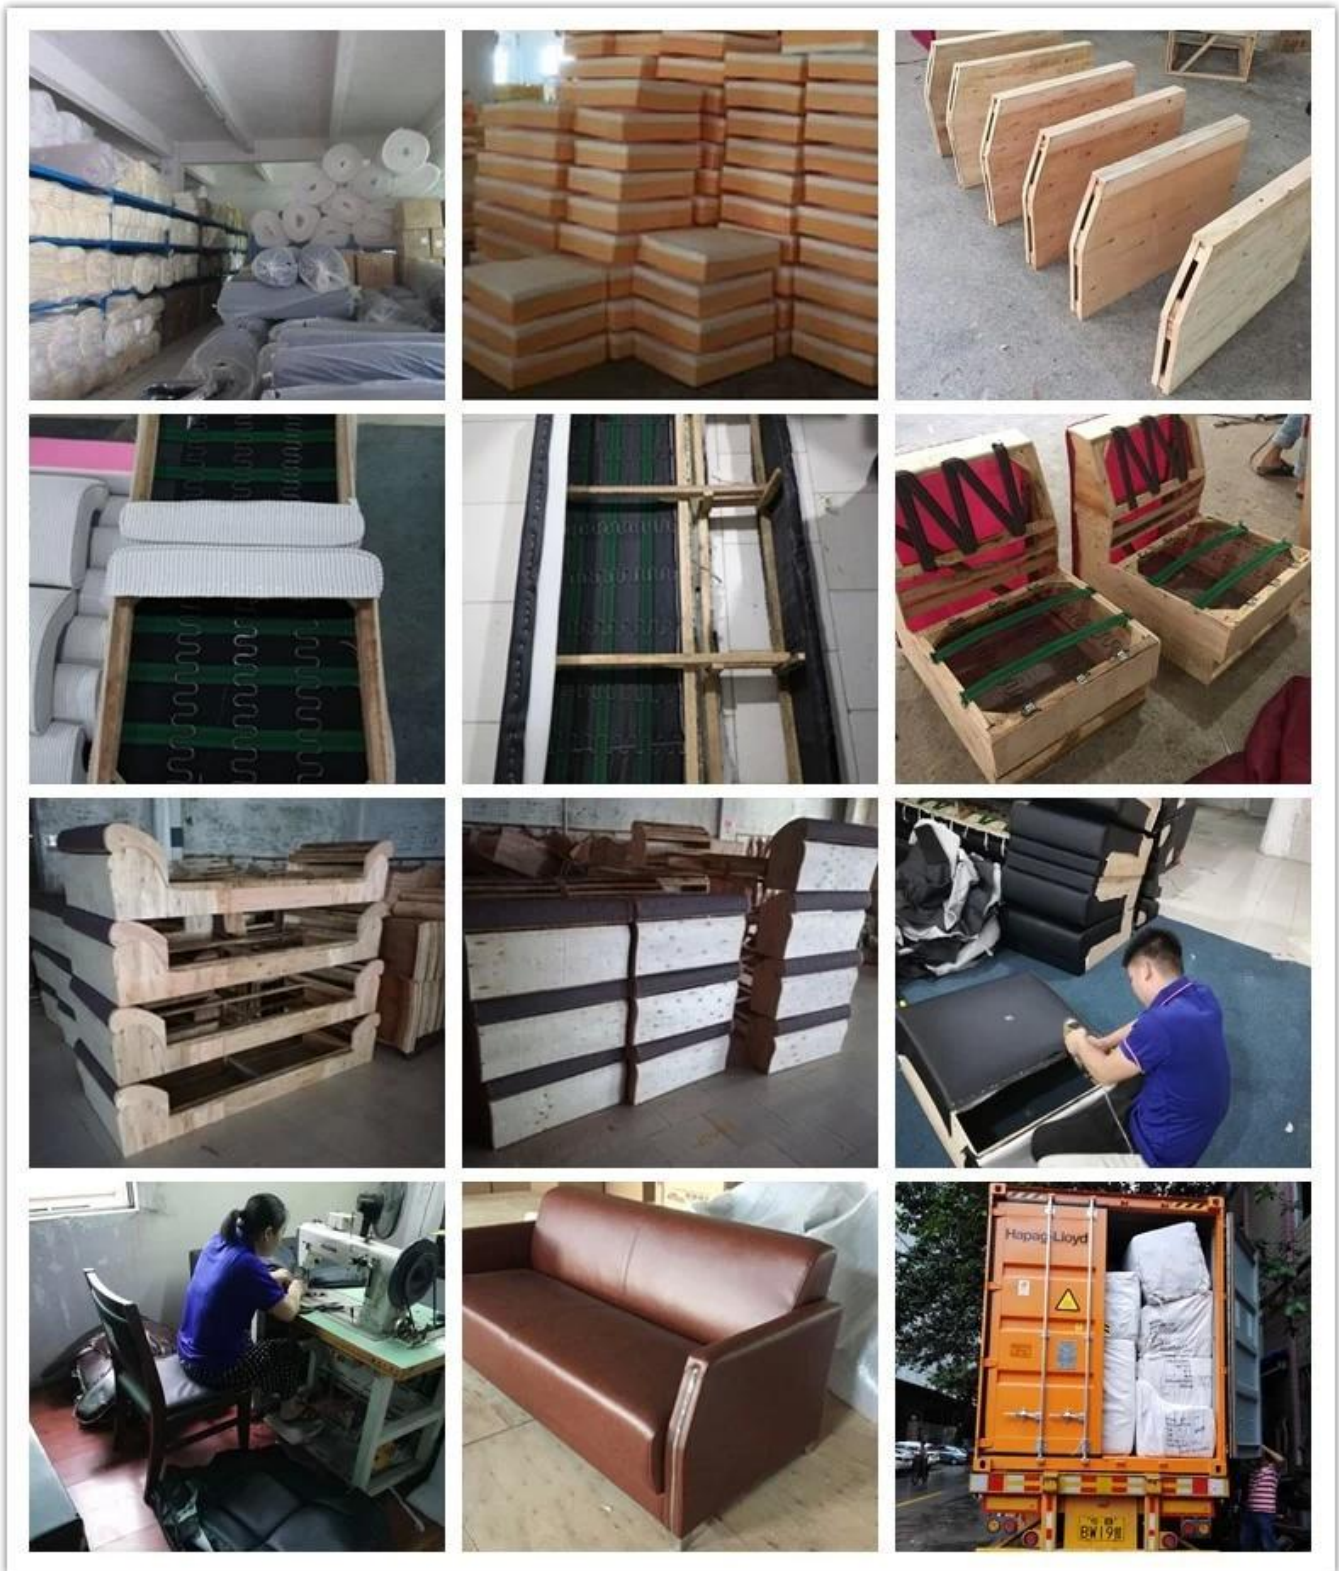

● ENGINEERING CASE ●