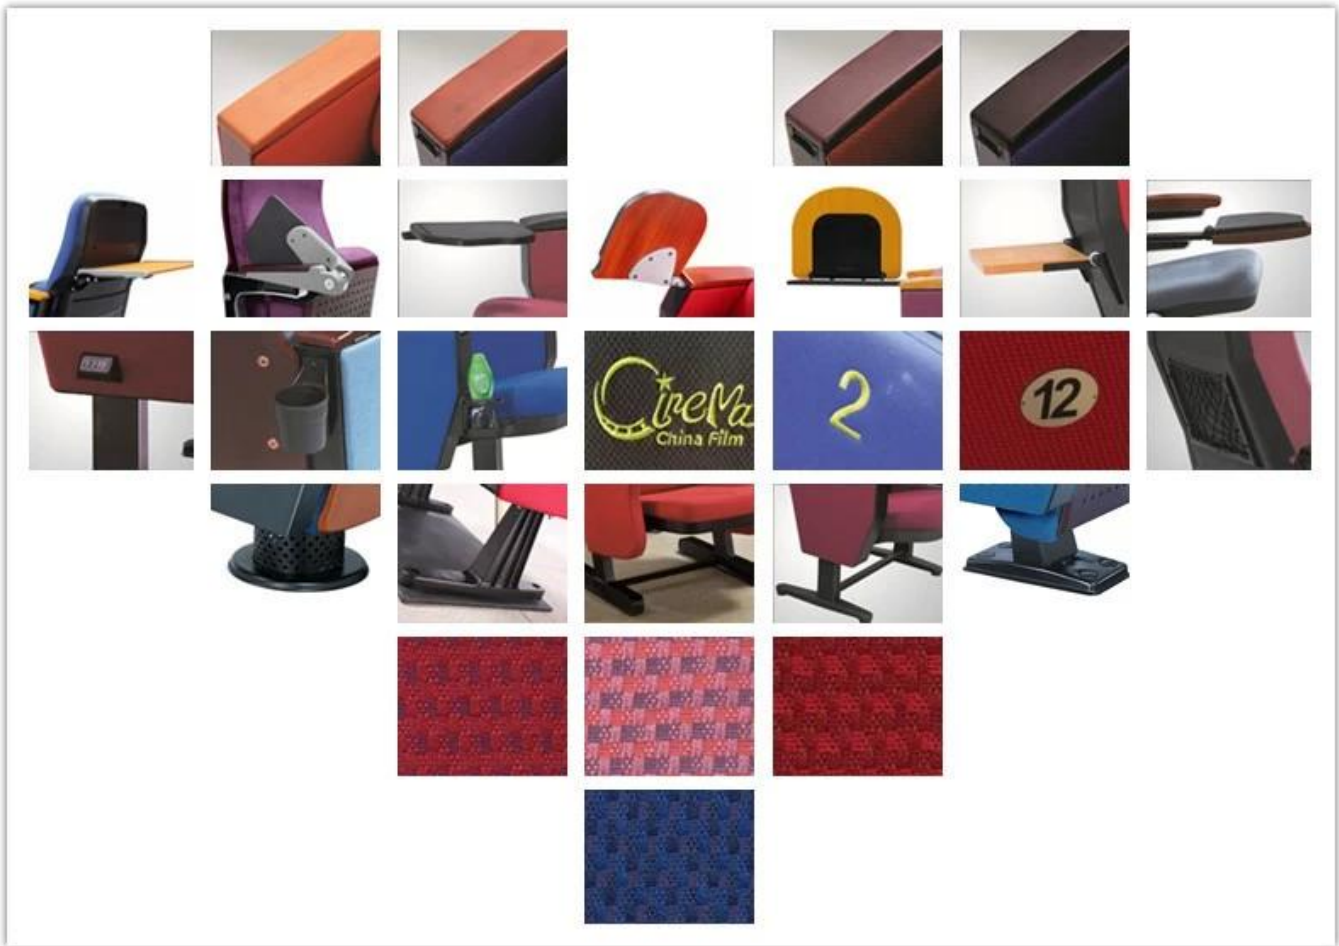

● WORKSHOP ●