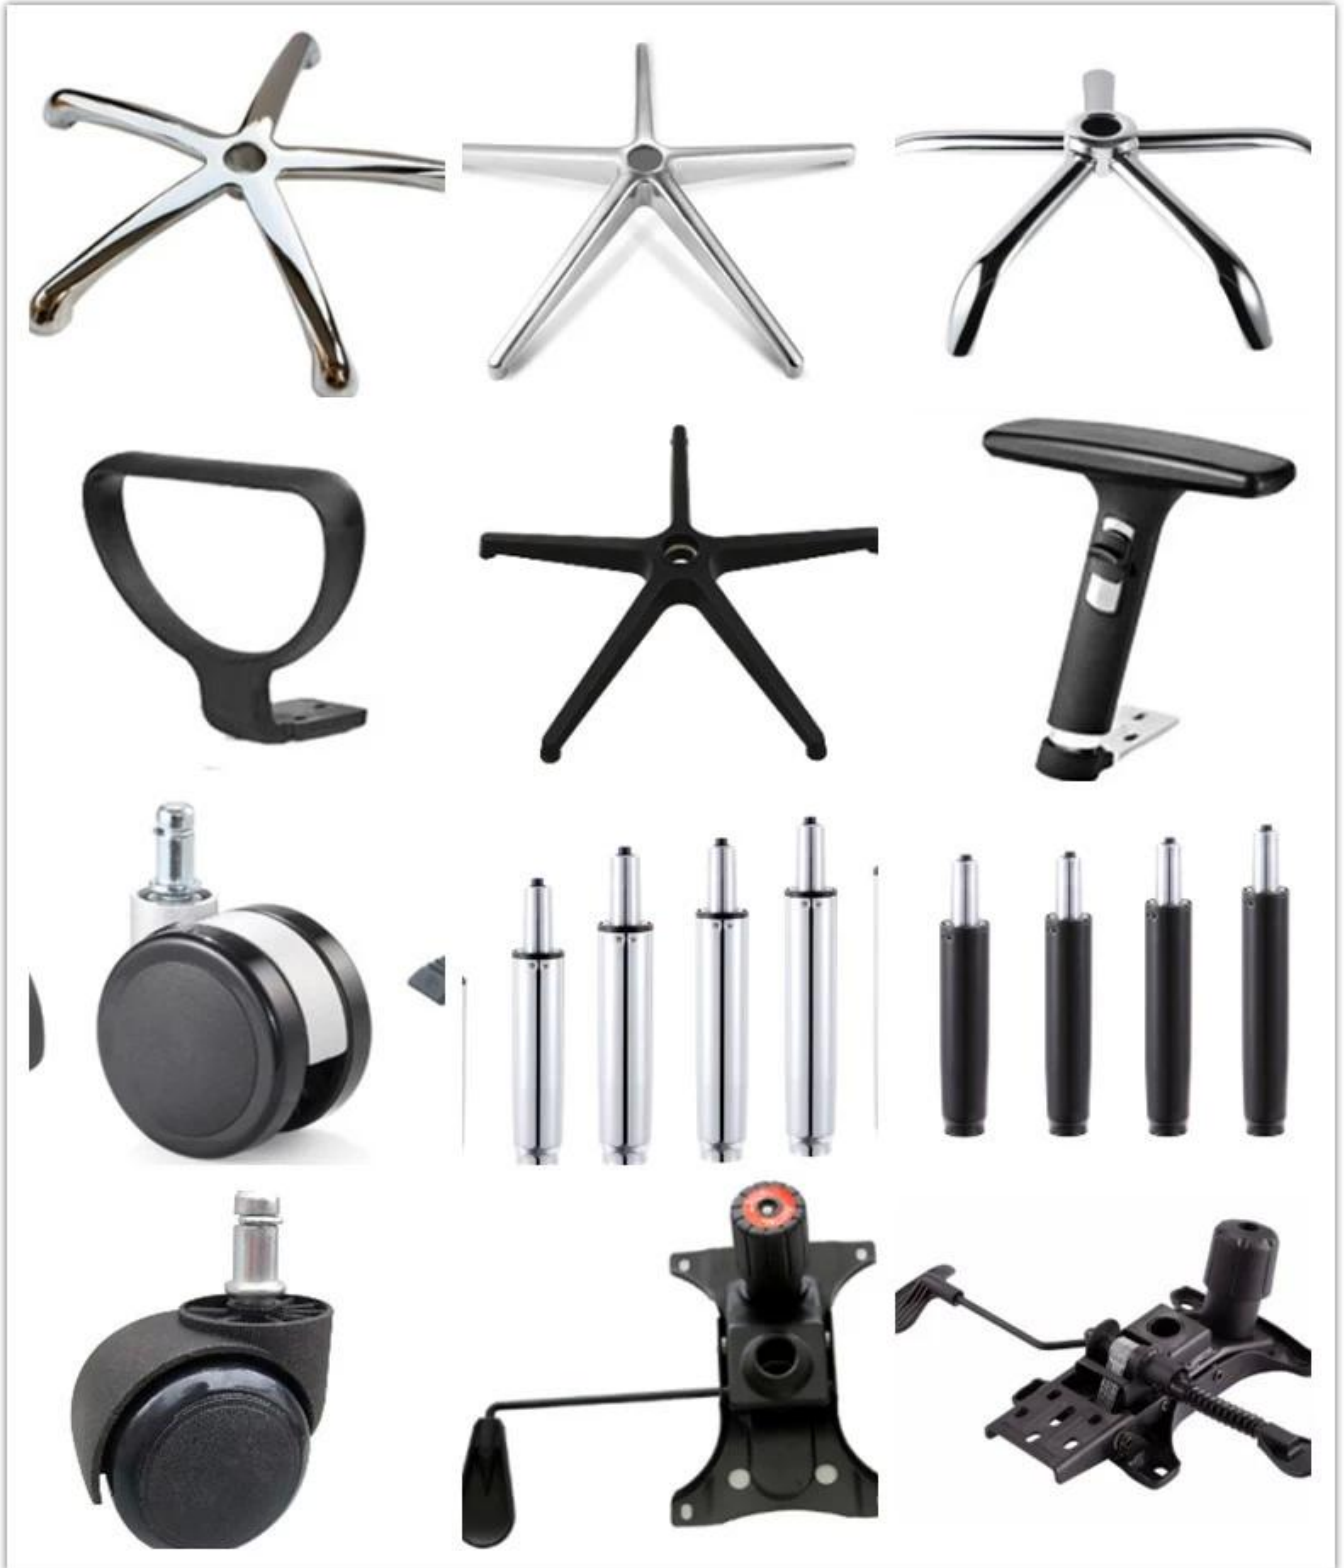

000 / 0000 0000 '

20GP

ספק כיסאות משרדים מסתובבים בסין

● PARTS REFERENCE ●