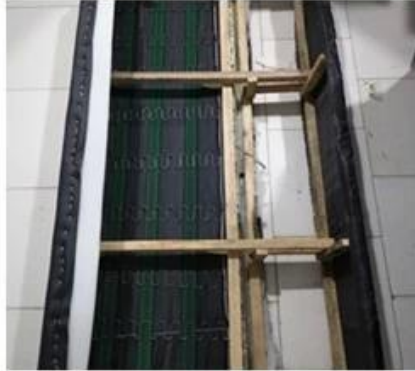

WORKSHOP

● ENGINEERING CASE ●

OUR PHOTOS

CERTIFICATE

CONTACT US

Manager : Rachel

Whatsapp/Wechat:

0086-13590681820