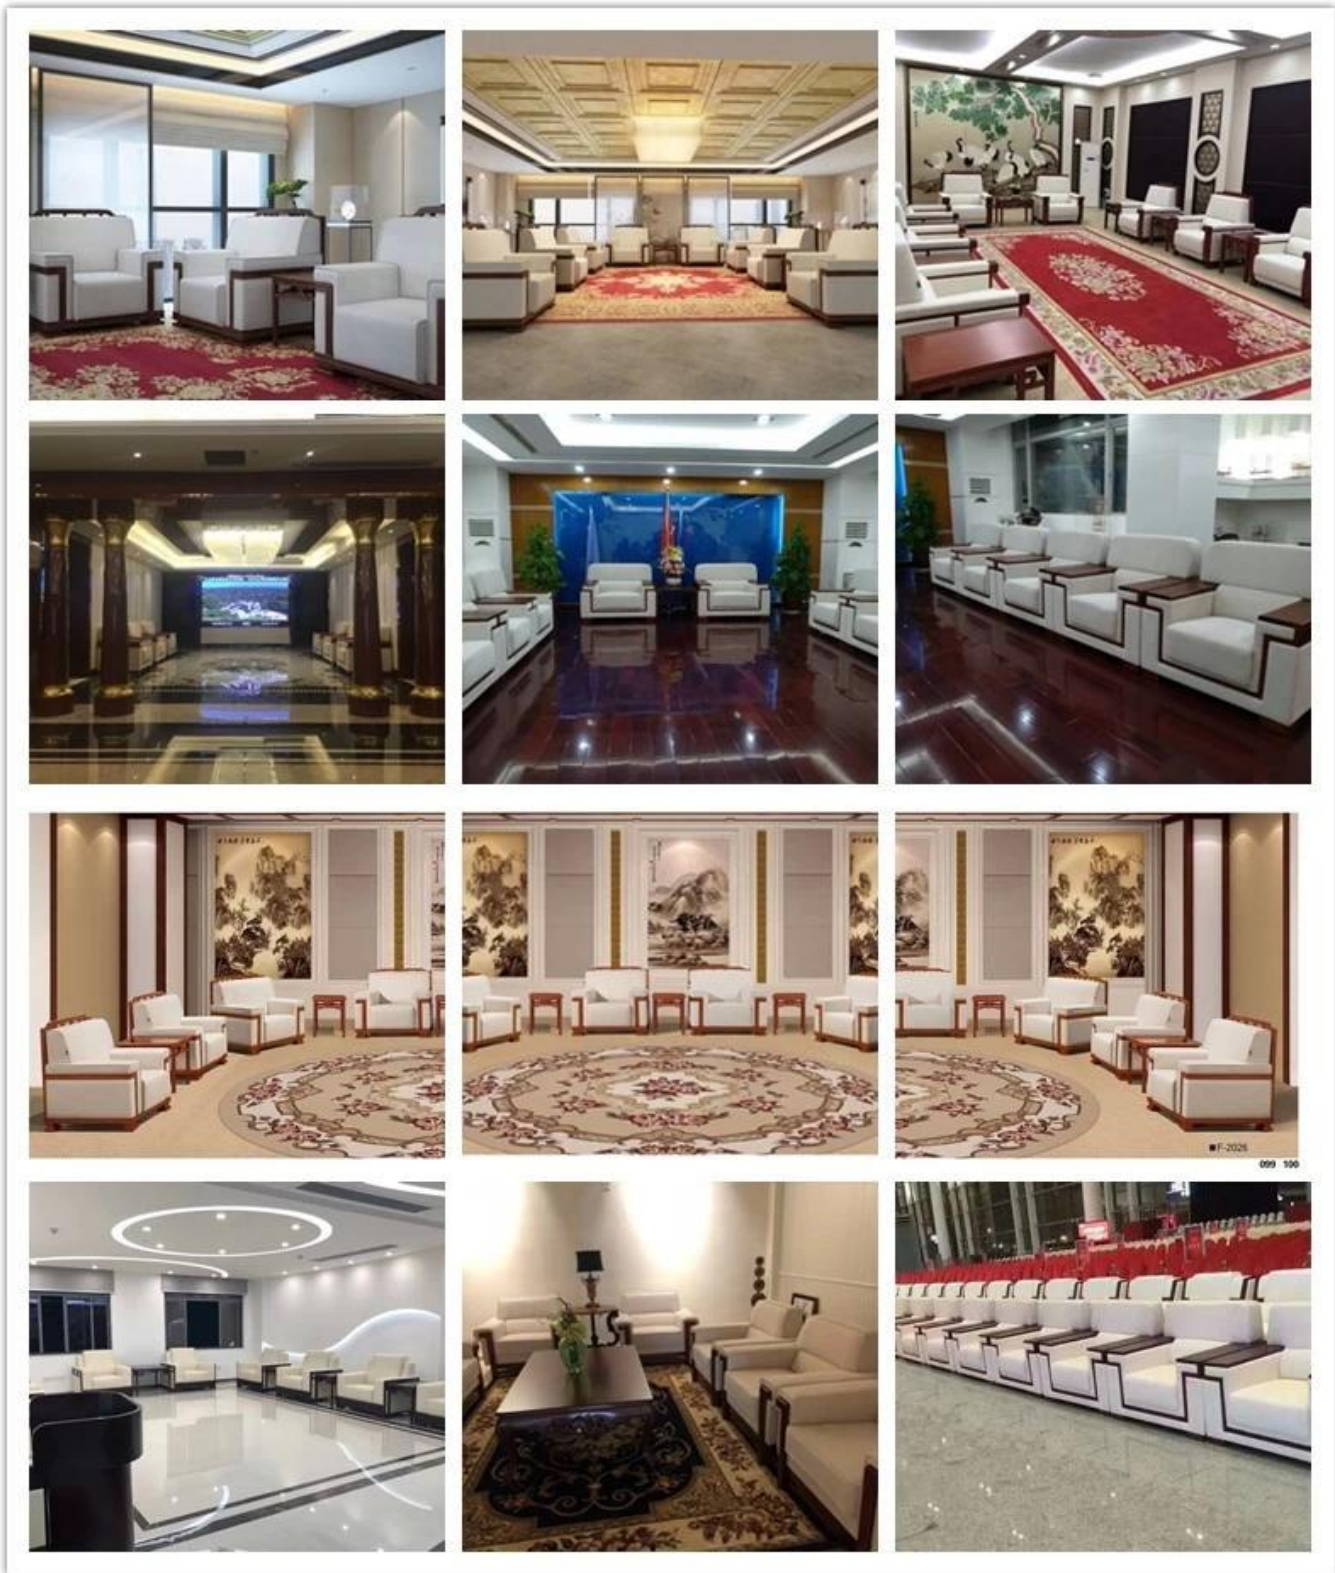

WORKSHOP

● ENGINEERING CASE ●

OUR PHOTOS

CERTIFICATE

CONTACT US

Manager : Rachel

Whatsapp/Wechat:

0086-13590681820