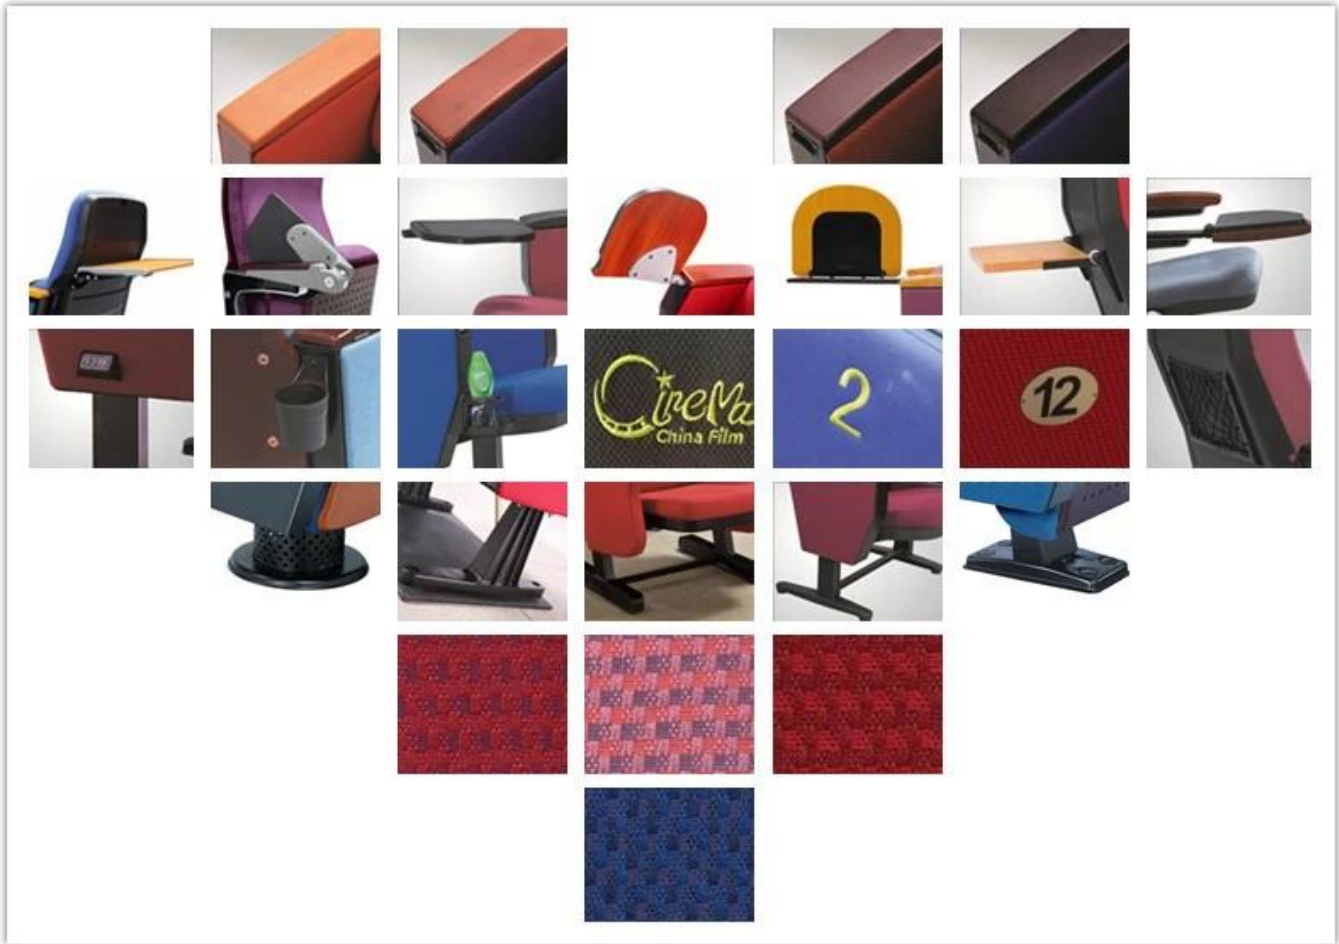

● WORKSHOP ●