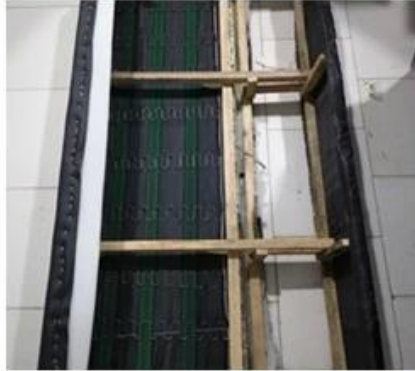

● ENGINEERING CASE ●